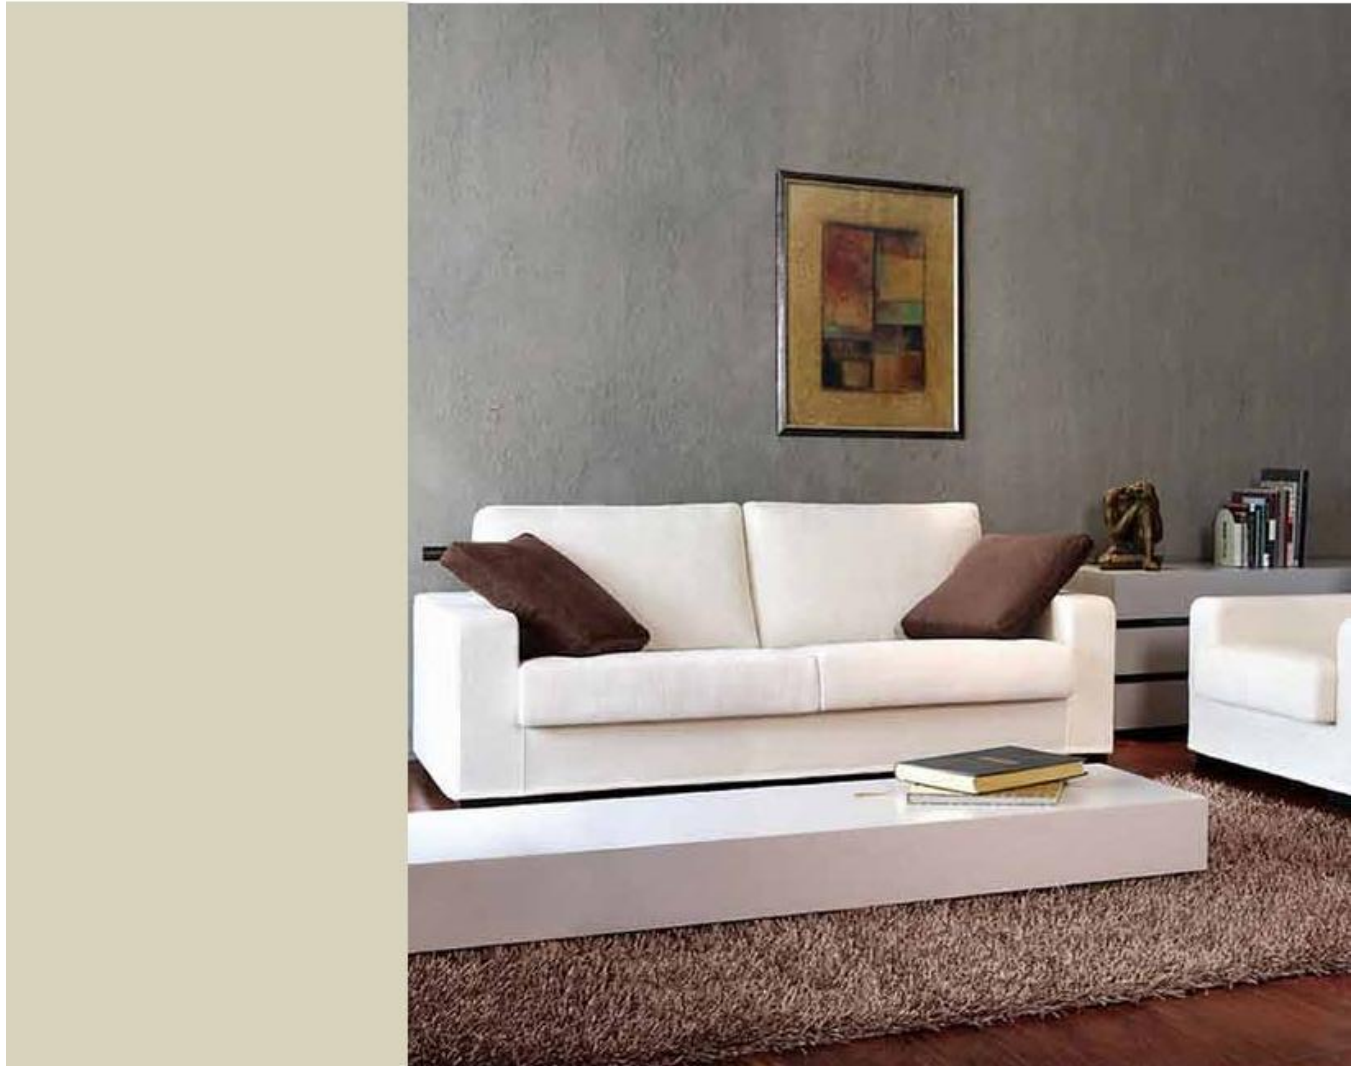

Kurl-on®
furniture