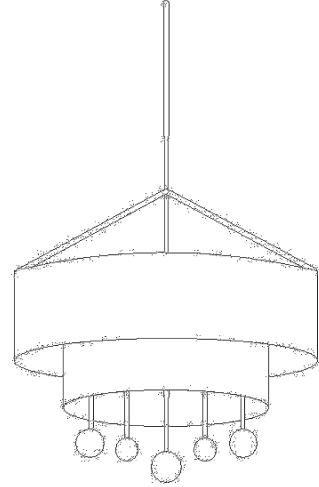

Kruise

Type: Sofa | Configuration 3+1+1

Dimensions (mm): 1670x810x850-3 Seater/ 740x810x850-1 Seater

Product Code: Z351C/Z0351A

Fabric Name /Code: LIB-230

Product Code: Z398A/Z0398C

Fabric Name /Code: SM-20