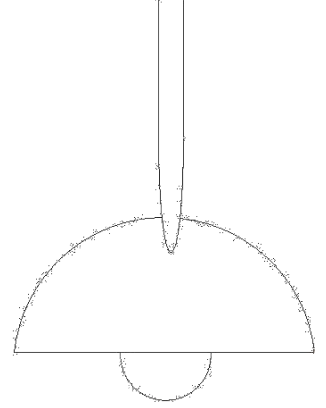

Dimensions (mm): 1670x810x850-3 Seater/ 740x810x850-1 Seater

Product Code: Z350C/Z0350A
Fabric Name /Code: BWN

Bullet

Type: Sofa | Configuration 3+1+1

Dimensions (mm): 1680x760x860-3 Seater/ 740x760x860-1 Seater

Product Code: Z318A2/Z318C2
Fabric Name /Code: LRC

Product Code: Z318A1/Z318C1
Fabric Name /Code: LRB

Bullet

Type: Sofa | Configuration 3+1+1

Dimensions (mm): 1680x760x860-3 Seater/ 740x760x860-1 Seater

Product Code: Z318A3/Z318C3
Fabric Name /Code: LRB+SF115

Product Code: Z318A4/Z318C4
Fabric Name /Code: LRC+SF101

Magnet

Type: Sofa | Configuration 3+1+1

Dimensions(mm):1700x730x675-3Seater/770x730x675-1Seater

Product Code: Z422C1/Z422A1

Fabric name:Sliver Jute

Product code:Z422C2/Z422A2
Fabric Name /Code: RS24

Glitz

Type: Sofa cum Bed | Configuration 3 + 1 + 1

Dimensions(mm):1670x780x840-3seater/740x780x840-1Seater

Product Code: Z420C1 /Z420A1
Fabric Name /Code: LRB

Product Code:Z420C2 /Z420A2
Fabric Name /Code: LRC