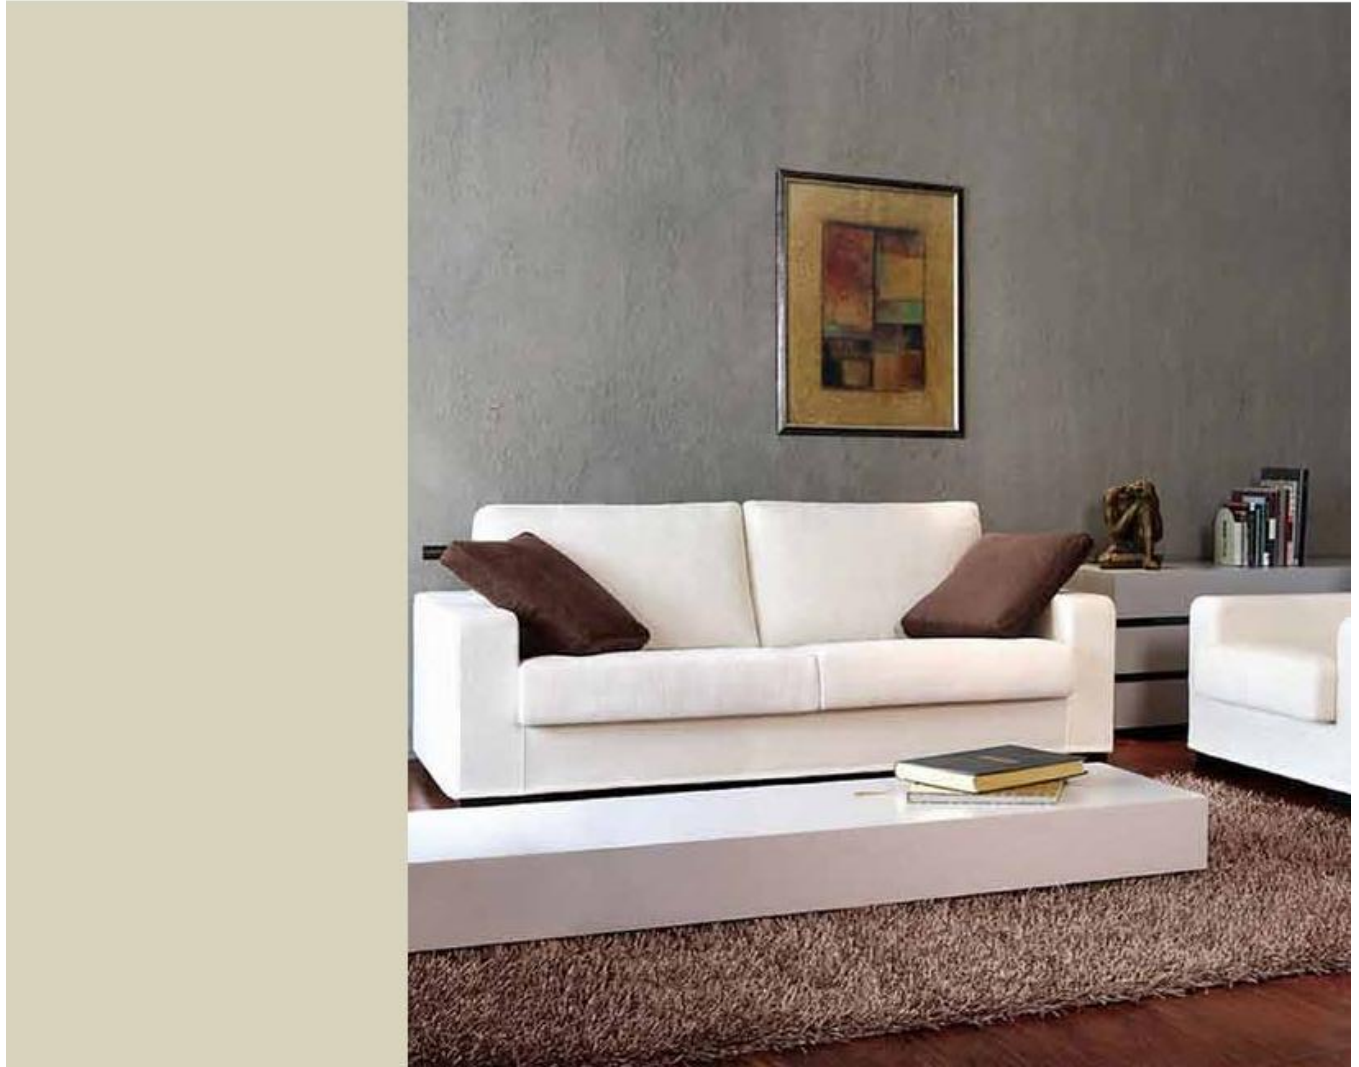

Kurl-on®
furniture