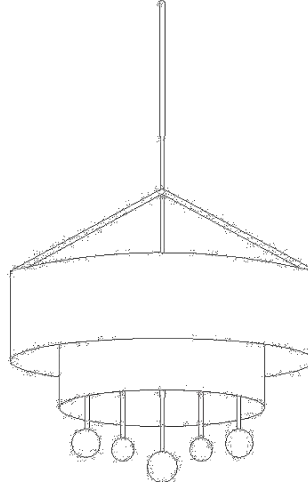

Dimensions (mm): 1800x770x860-3 Seater/ 860x770x860-1 Seater

Product Code: Z334C/Z0334A

Fabric Name /Code: FL109 & GN-03

Product Code: Z335C/Z0333A
Fabric Name /Code: RS-24 & ALC-36

Product Code: Z335C/Z0335A
Fabric Name /Code: FL 110 / MF 116

Kruise

Type: Sofa | Configuration 3+1+1

Dimensions (mm): 1670x810x850-3 Seater/ 740x810x850-1 Seater

Product Code: Z351C/Z0351A

Fabric Name /Code: LIB-230

Product Code: Z398A/Z0398C

Fabric Name /Code: SM-20