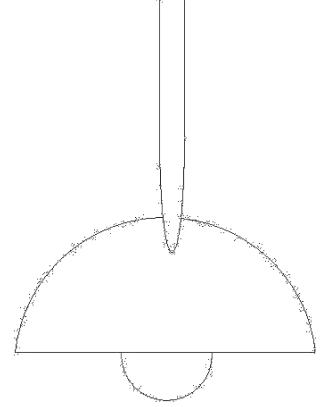

Product Code: Z318A2/Z318C2
Fabric Name /Code: LRC

Product Code: Z318A1/Z318C1
Fabric Name /Code: LRB

Bullet

Type: Sofa | Configuration 3+1+1

Dimensions (mm): 1680x760x860-3 Seater/ 740x760x860-1 Seater

Product Code: Z318A3/Z318C3
Fabric Name /Code: LRB+SF115

Product Code: Z318A4/Z318C4
Fabric Name /Code: LRC+SF101

Magnet

Type: Sofa | Configuration 3+1+1

Dimensions(mm):1700x730x675-3Seater/770x730x675-1Seater

Product Code: Z422C1/Z422A1

Fabric name:Sliver Jute

Product code:Z422C2/Z422A2
Fabric Name /Code: RS24

Glitz

Type: Sofa cum Bed | Configuration 3 + 1 + 1

Dimensions(mm):1670x780x840-3seater/740x780x840-1Seater

Product Code: Z420C1 /Z420A1
Fabric Name /Code: LRB

Product Code:Z420C2 /Z420A2
Fabric Name /Code: LRC